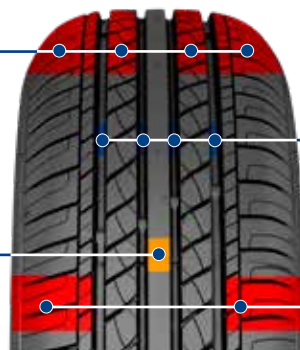

### OPTIMIZED TREAD BLOCK DESIGN WITH INTEGRAL LATERAL GROOVES AND SIPES

Provides better wet handling and reduces road noise

### CONTINUOUS CIRCUMFERENTIAL CENTER RIB

Improves straight line stability and uniform tread life

### FOUR DEEP, WIDE CIRCUMFERENTIAL TREAD GROOVES

Short braking distances on wet and dry roads, REDUCED AQUAPLANING